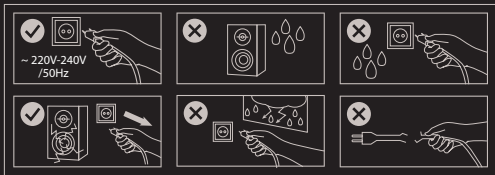

WARRANTY

- 2 years limited manufacturer warranty

SAFETY INFORMATION

- Use as intended.
- Non-authorized repairs or disassembly voids the warranty and may damage the product.
- Dropping or hitting the device may lead to device being damaged, scratched or flawed in other way.
- Do not use the product in low and high temperatures, strong magnetic fields and damp or dusty surroundings.
- Improper usage may break the device.

GENERAL

- The safe product, conforming to the EU requirements.
- The product is made in accordance with RoHS European standard.
- The WEEE symbol (the crossed-out wheeled bin) using indicates that this product is not home waste. Appropriate waste management aids in avoiding consequences which are harmful for people and environment and result from dangerous materials used in the device, as well as improper storage and processing. Segregated household waste collection aids recycle materials and components of which the device was made. In order to get detailed information about recycling this product please contact your retailer or a local authority.