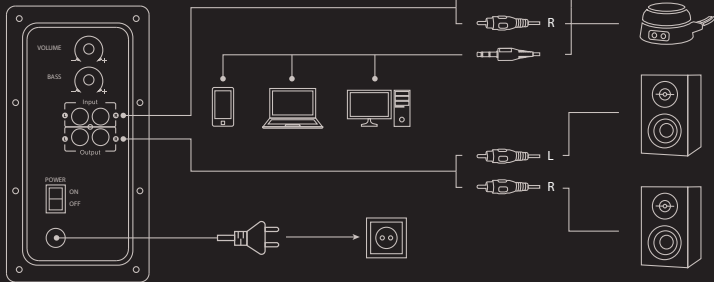

INSTALACJA

EN
PL
DE
ES
CZ
SK
RO
HU
BG
RU

ZAWARTOŚĆ

- Głośniki dla graczy 2.1
- Przewodowy pilot
- Skrócona instrukcja